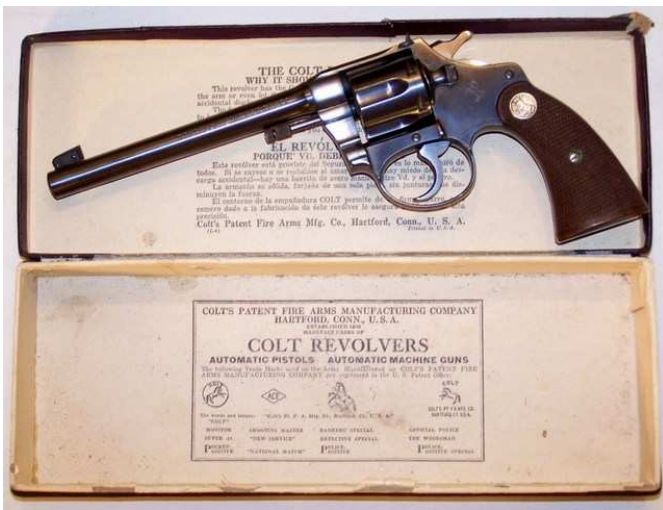

COLT REVOLVER IN ORIGINAL BOX